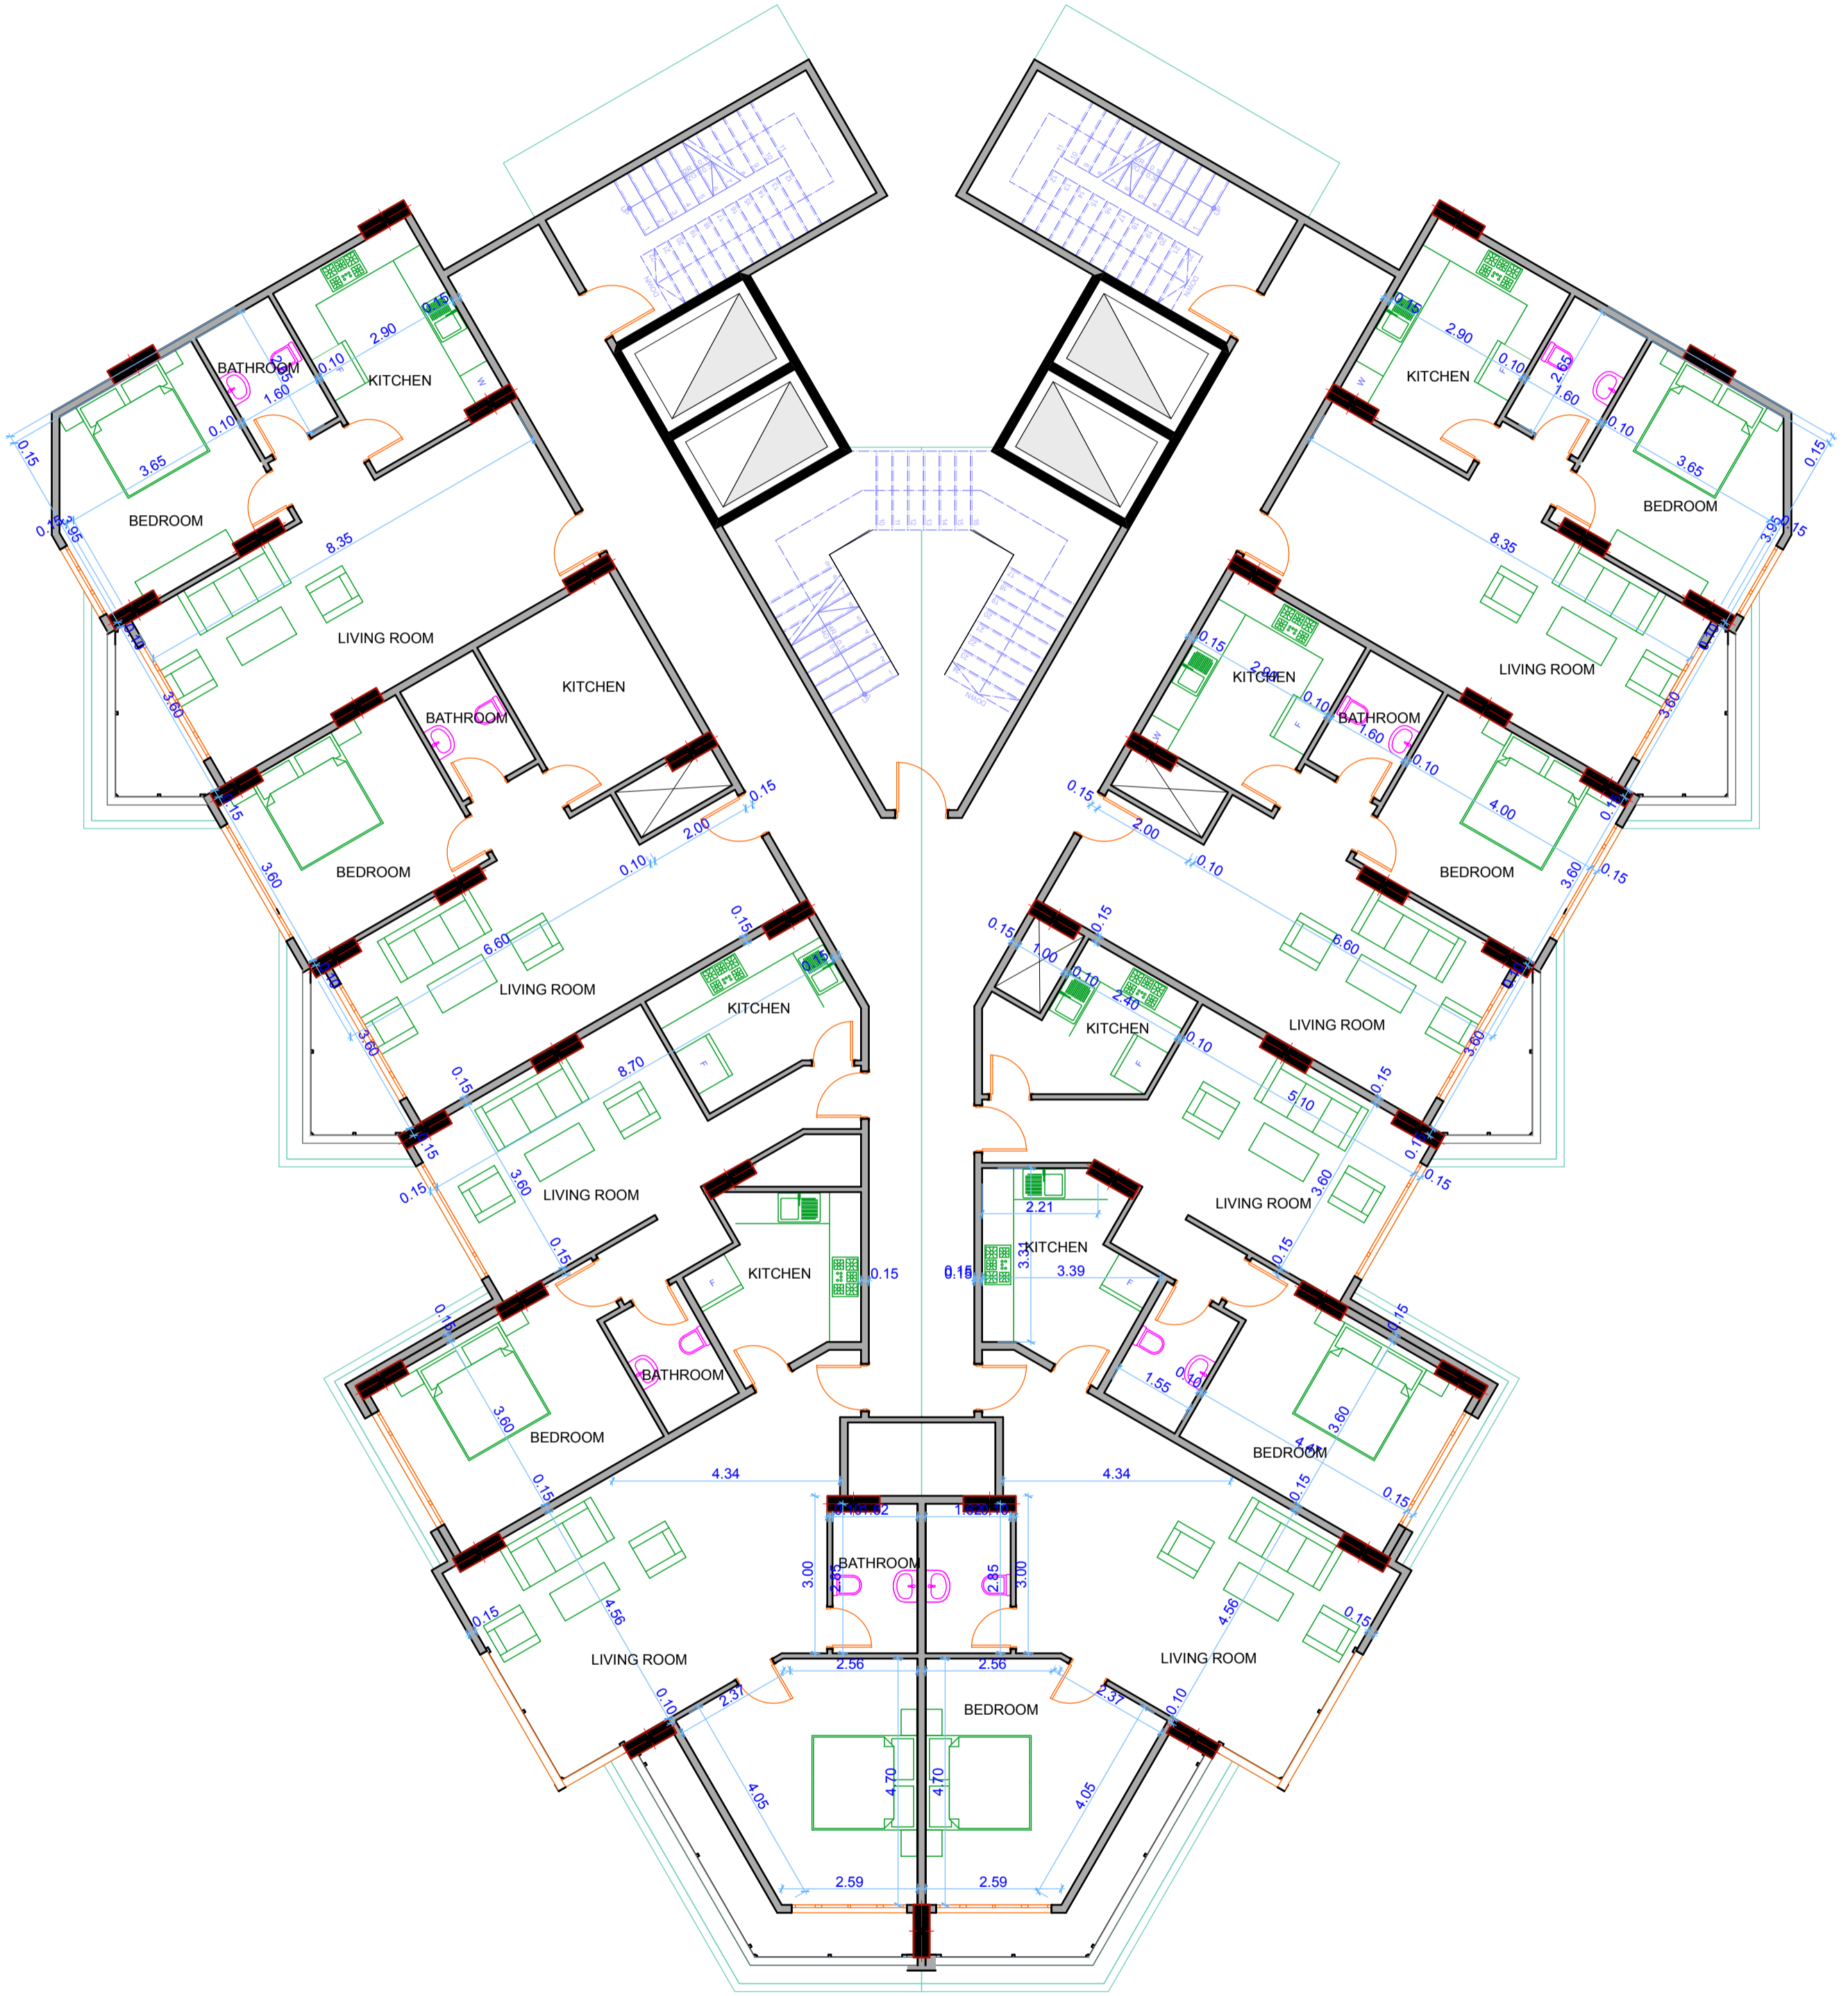

**MASAKEN RESIDENTIAL TOWER  
AL MAHBOULA**

COMMERCIAL TYPICAL FLOOR PLAN

Mohamed Ali Yousef Abueljebain  
Engineering consultants

**MASAKEN RESIDENTIAL TOWER  
AL MAHBOULA**  
GARDEN FLOOR PLAN

Mohamed Ali Yousef Abueljebain  
Engineering consultants

**MASAKEN RESIDENTIAL TOWER  
AL MAHOULA**

1 BEDROOM APARTMENTS TYPICAL FLOOR  
PLAN

Mohamed Ali Yousef Abueljebain  
Engineering consultants

**MASAKEN RESIDENTIAL TOWER  
AL MAHOULA**

2/3 BEDROOMS APARTMENTS TYPICAL  
FLOOR PLAN