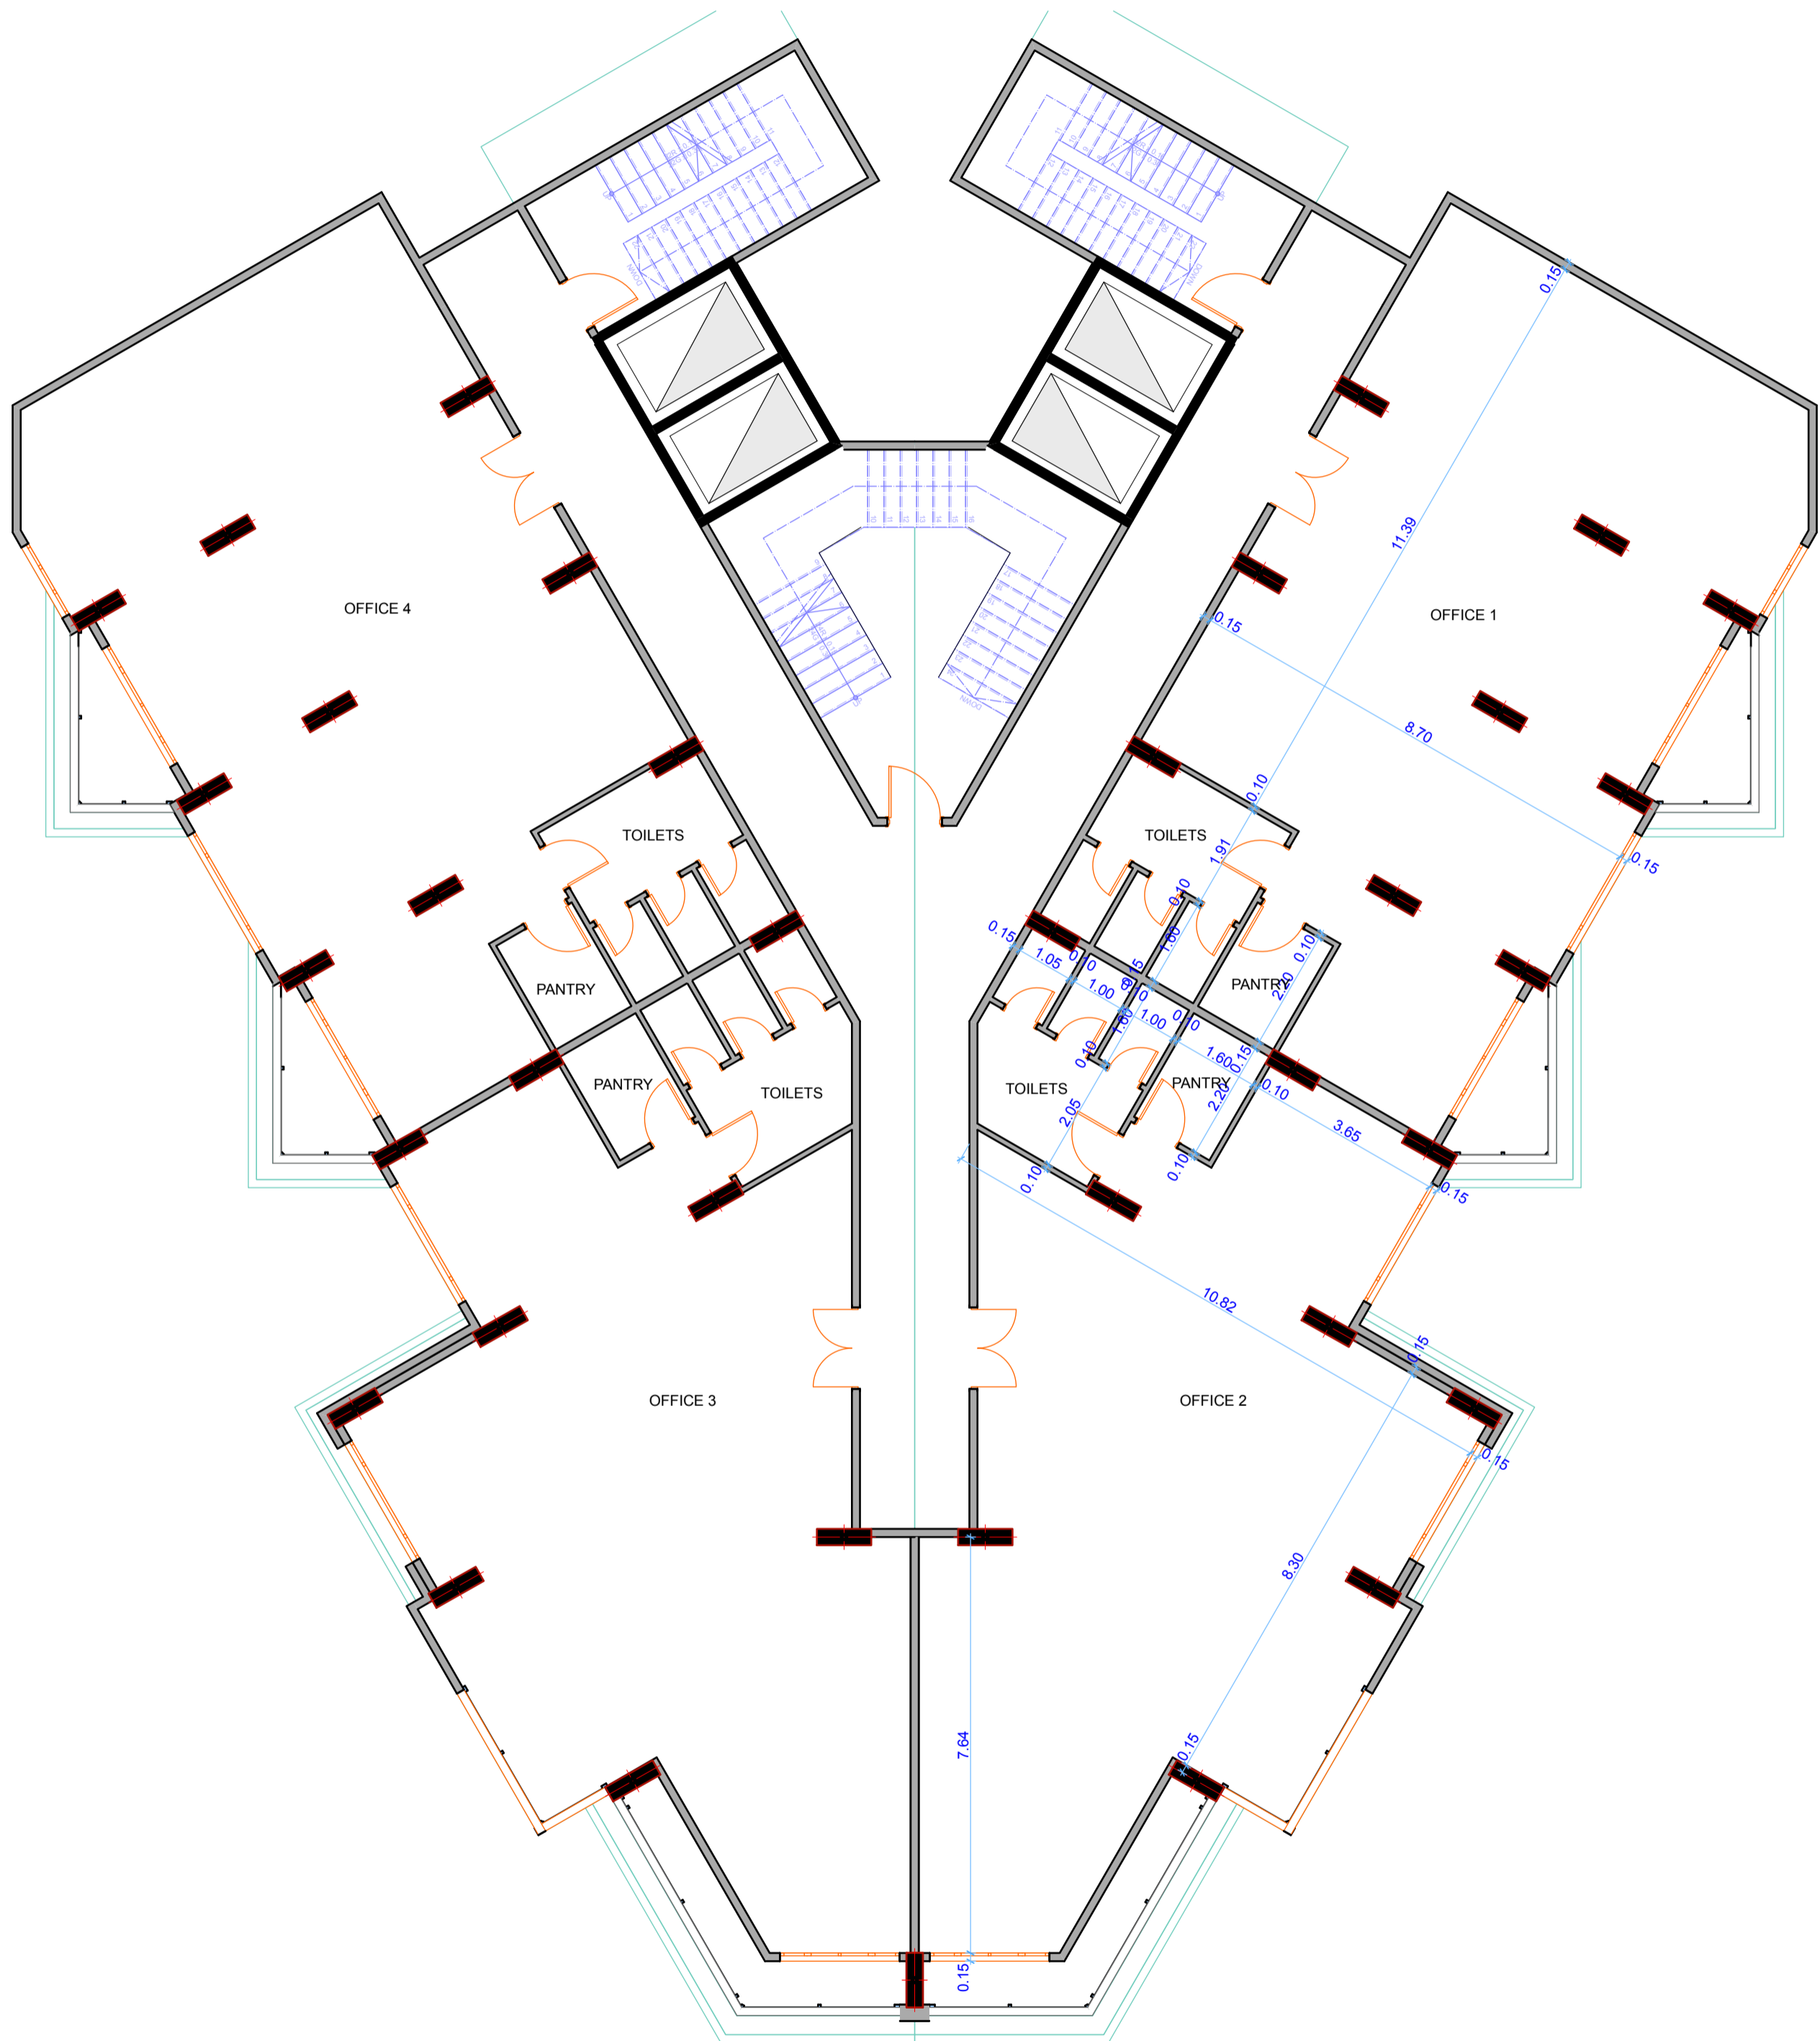

**MASAKEN RESIDENTIAL TOWER  
AL MAHBOULA**

COMMERCIAL TYPICAL FLOOR PLAN

Mohamed Ali Yousef Abueljebain  
Engineering consultants

**MASAKEN RESIDENTIAL TOWER  
AL MAHBOULA**  
GARDEN FLOOR PLAN

Mohamed Ali Yousef Abueljebain  
Engineering consultants

**MASAKEN RESIDENTIAL TOWER  
AL MAHOULA**

1 BEDROOM APARTMENTS TYPICAL FLOOR  
PLAN

Mohamed Ali Yousef Abueljebain  
Engineering consultants

**MASAKEN RESIDENTIAL TOWER  
AL MAHOULA**

2/3 BEDROOMS APARTMENTS TYPICAL  
FLOOR PLAN