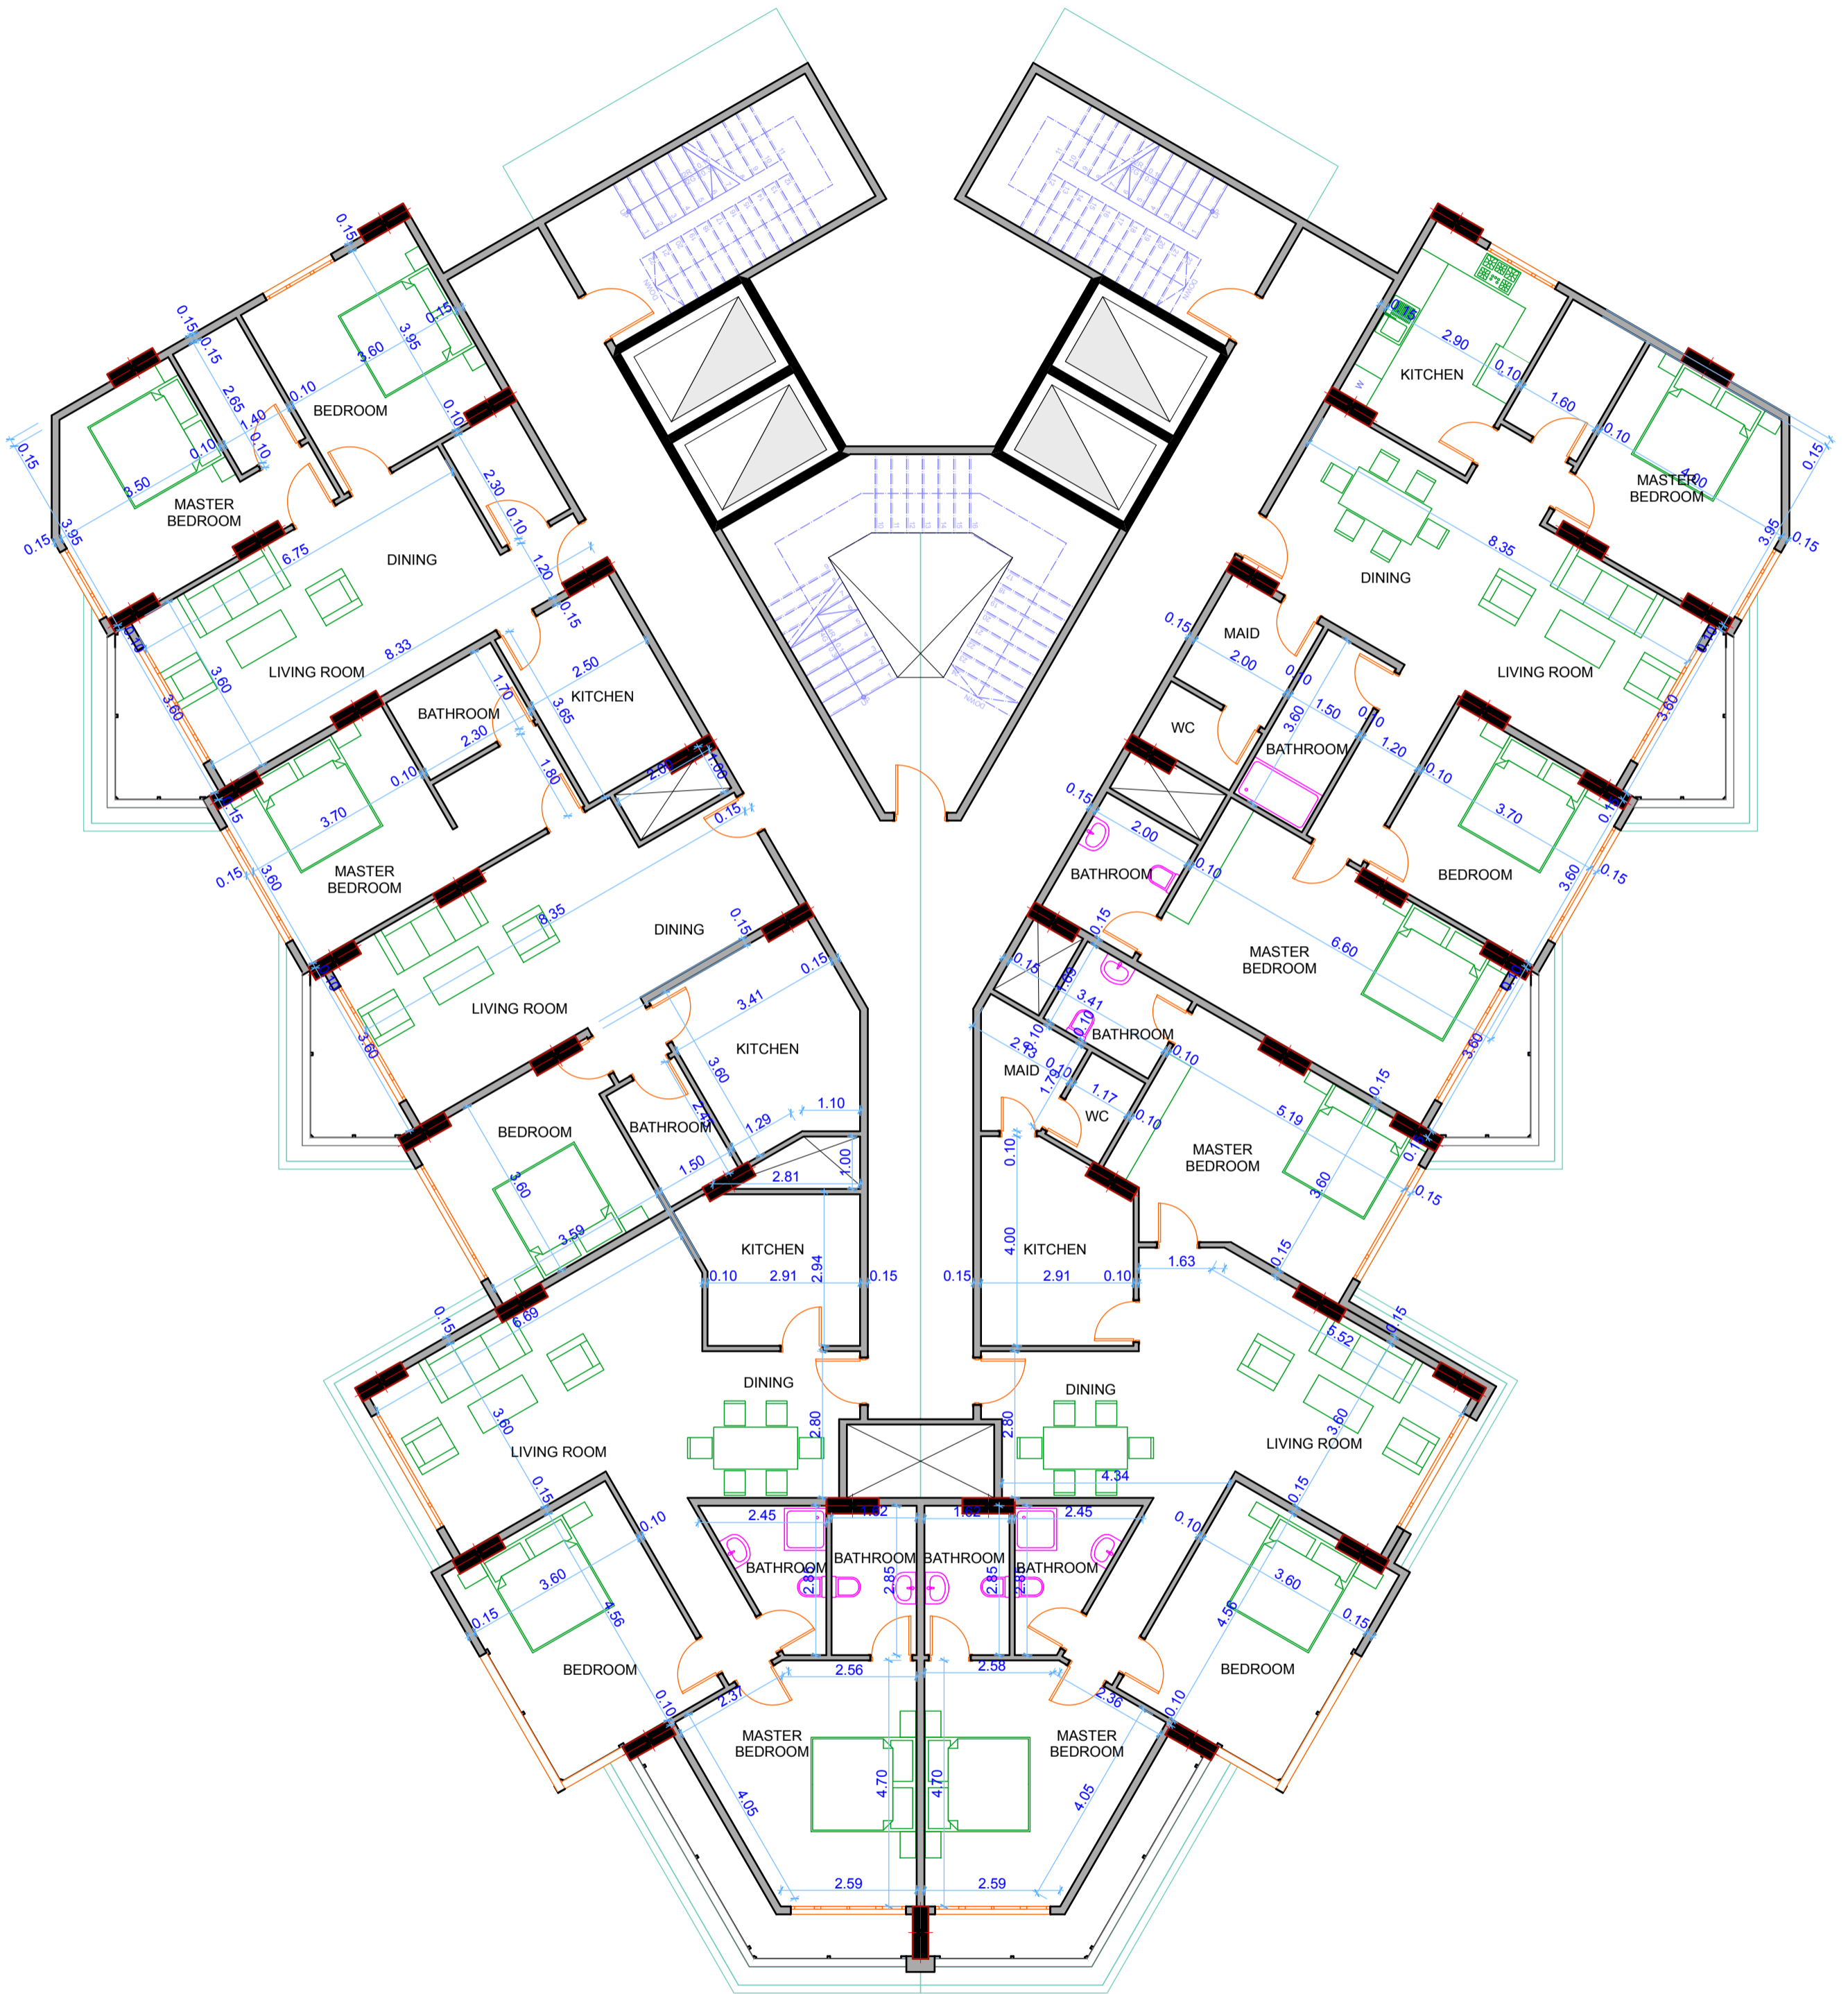

**MASAKEN RESIDENTIAL TOWER  
AL MAHBOULA**

COMMERCIAL TYPICAL FLOOR PLAN

Mohamed Ali Yousef Abueljebain  
Engineering consultants

**MASAKEN RESIDENTIAL TOWER  
AL MAHBOULA**  
GARDEN FLOOR PLAN

Mohamed Ali Yousef Abueljebain  
Engineering consultants

**MASAKEN RESIDENTIAL TOWER  
AL MAHOULA**

1 BEDROOM APARTMENTS TYPICAL FLOOR  
PLAN

Mohamed Ali Yousef Abueljebain  
Engineering consultants

**MASAKEN RESIDENTIAL TOWER  
AL MAHOULA**

2/3 BEDROOMS APARTMENTS TYPICAL  
FLOOR PLAN