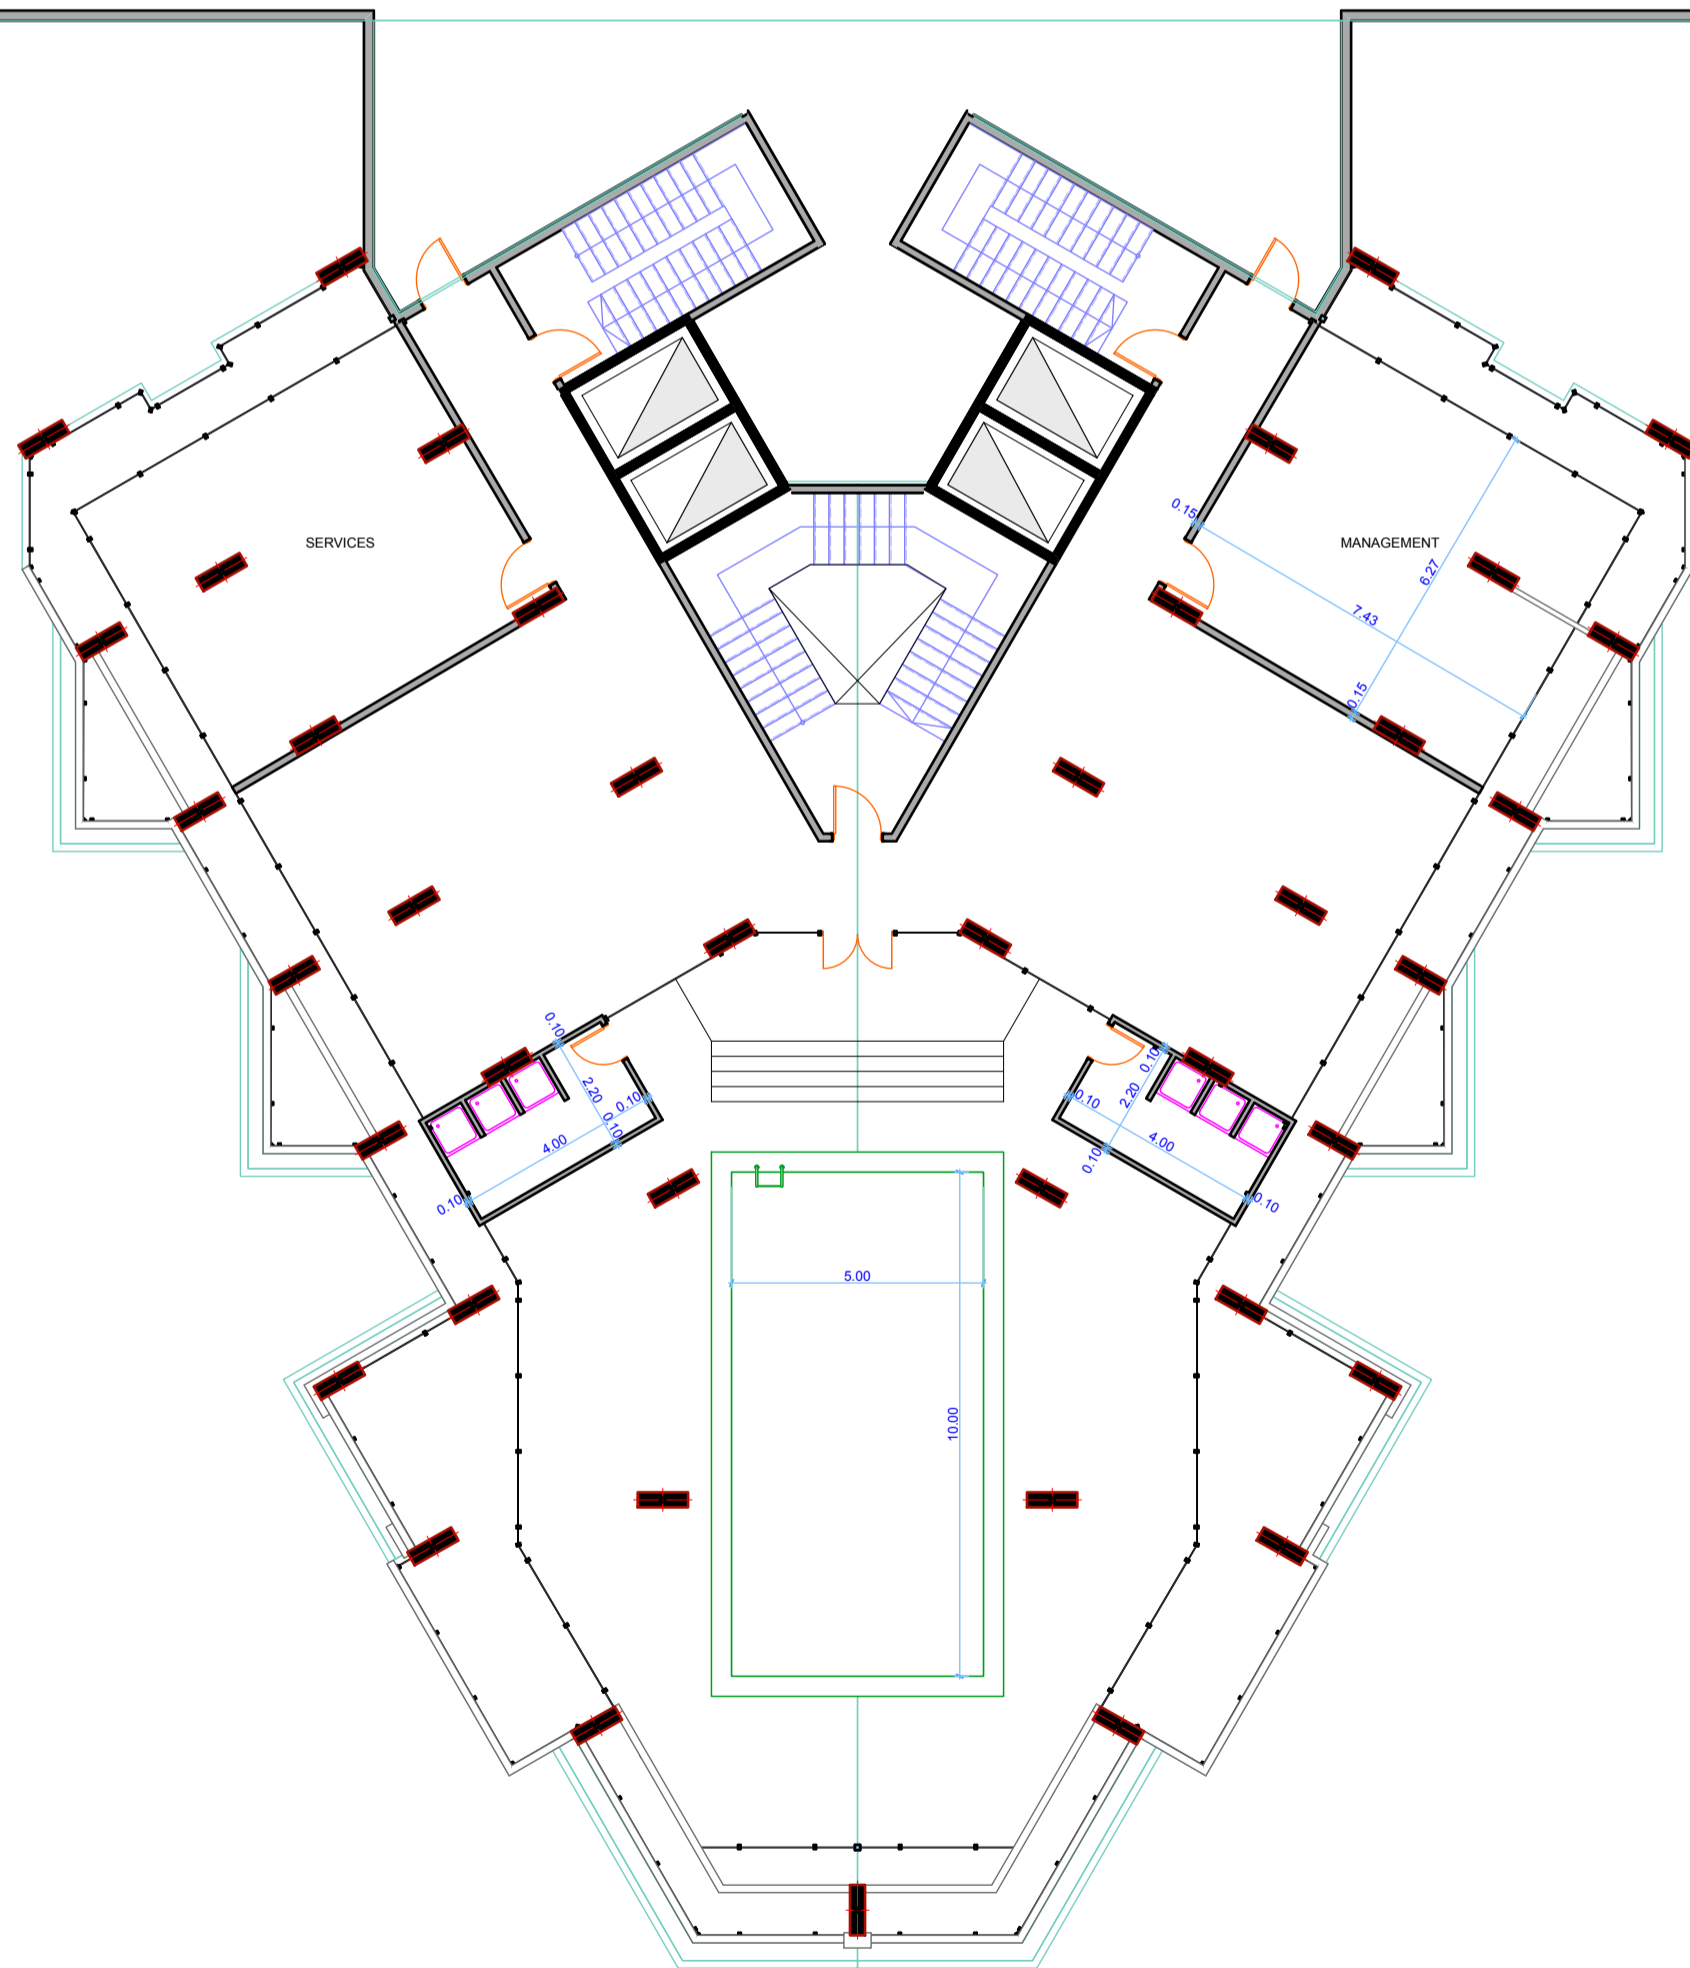

**MASAKEN RESIDENTIAL TOWER  
AL MAHBOULA**

COMMERCIAL TYPICAL FLOOR PLAN

Mohamed Ali Yousef Abueljebain  
Engineering consultants

**MASAKEN RESIDENTIAL TOWER  
AL MAHBOULA**  
GARDEN FLOOR PLAN

Mohamed Ali Yousef Abueljebain  
Engineering consultants

**MASAKEN RESIDENTIAL TOWER  
AL MAHOULA**

1 BEDROOM APARTMENTS TYPICAL FLOOR  
PLAN

Mohamed Ali Yousef Abueljebain  
Engineering consultants

**MASAKEN RESIDENTIAL TOWER  
AL MAHOULA**

2/3 BEDROOMS APARTMENTS TYPICAL  
FLOOR PLAN