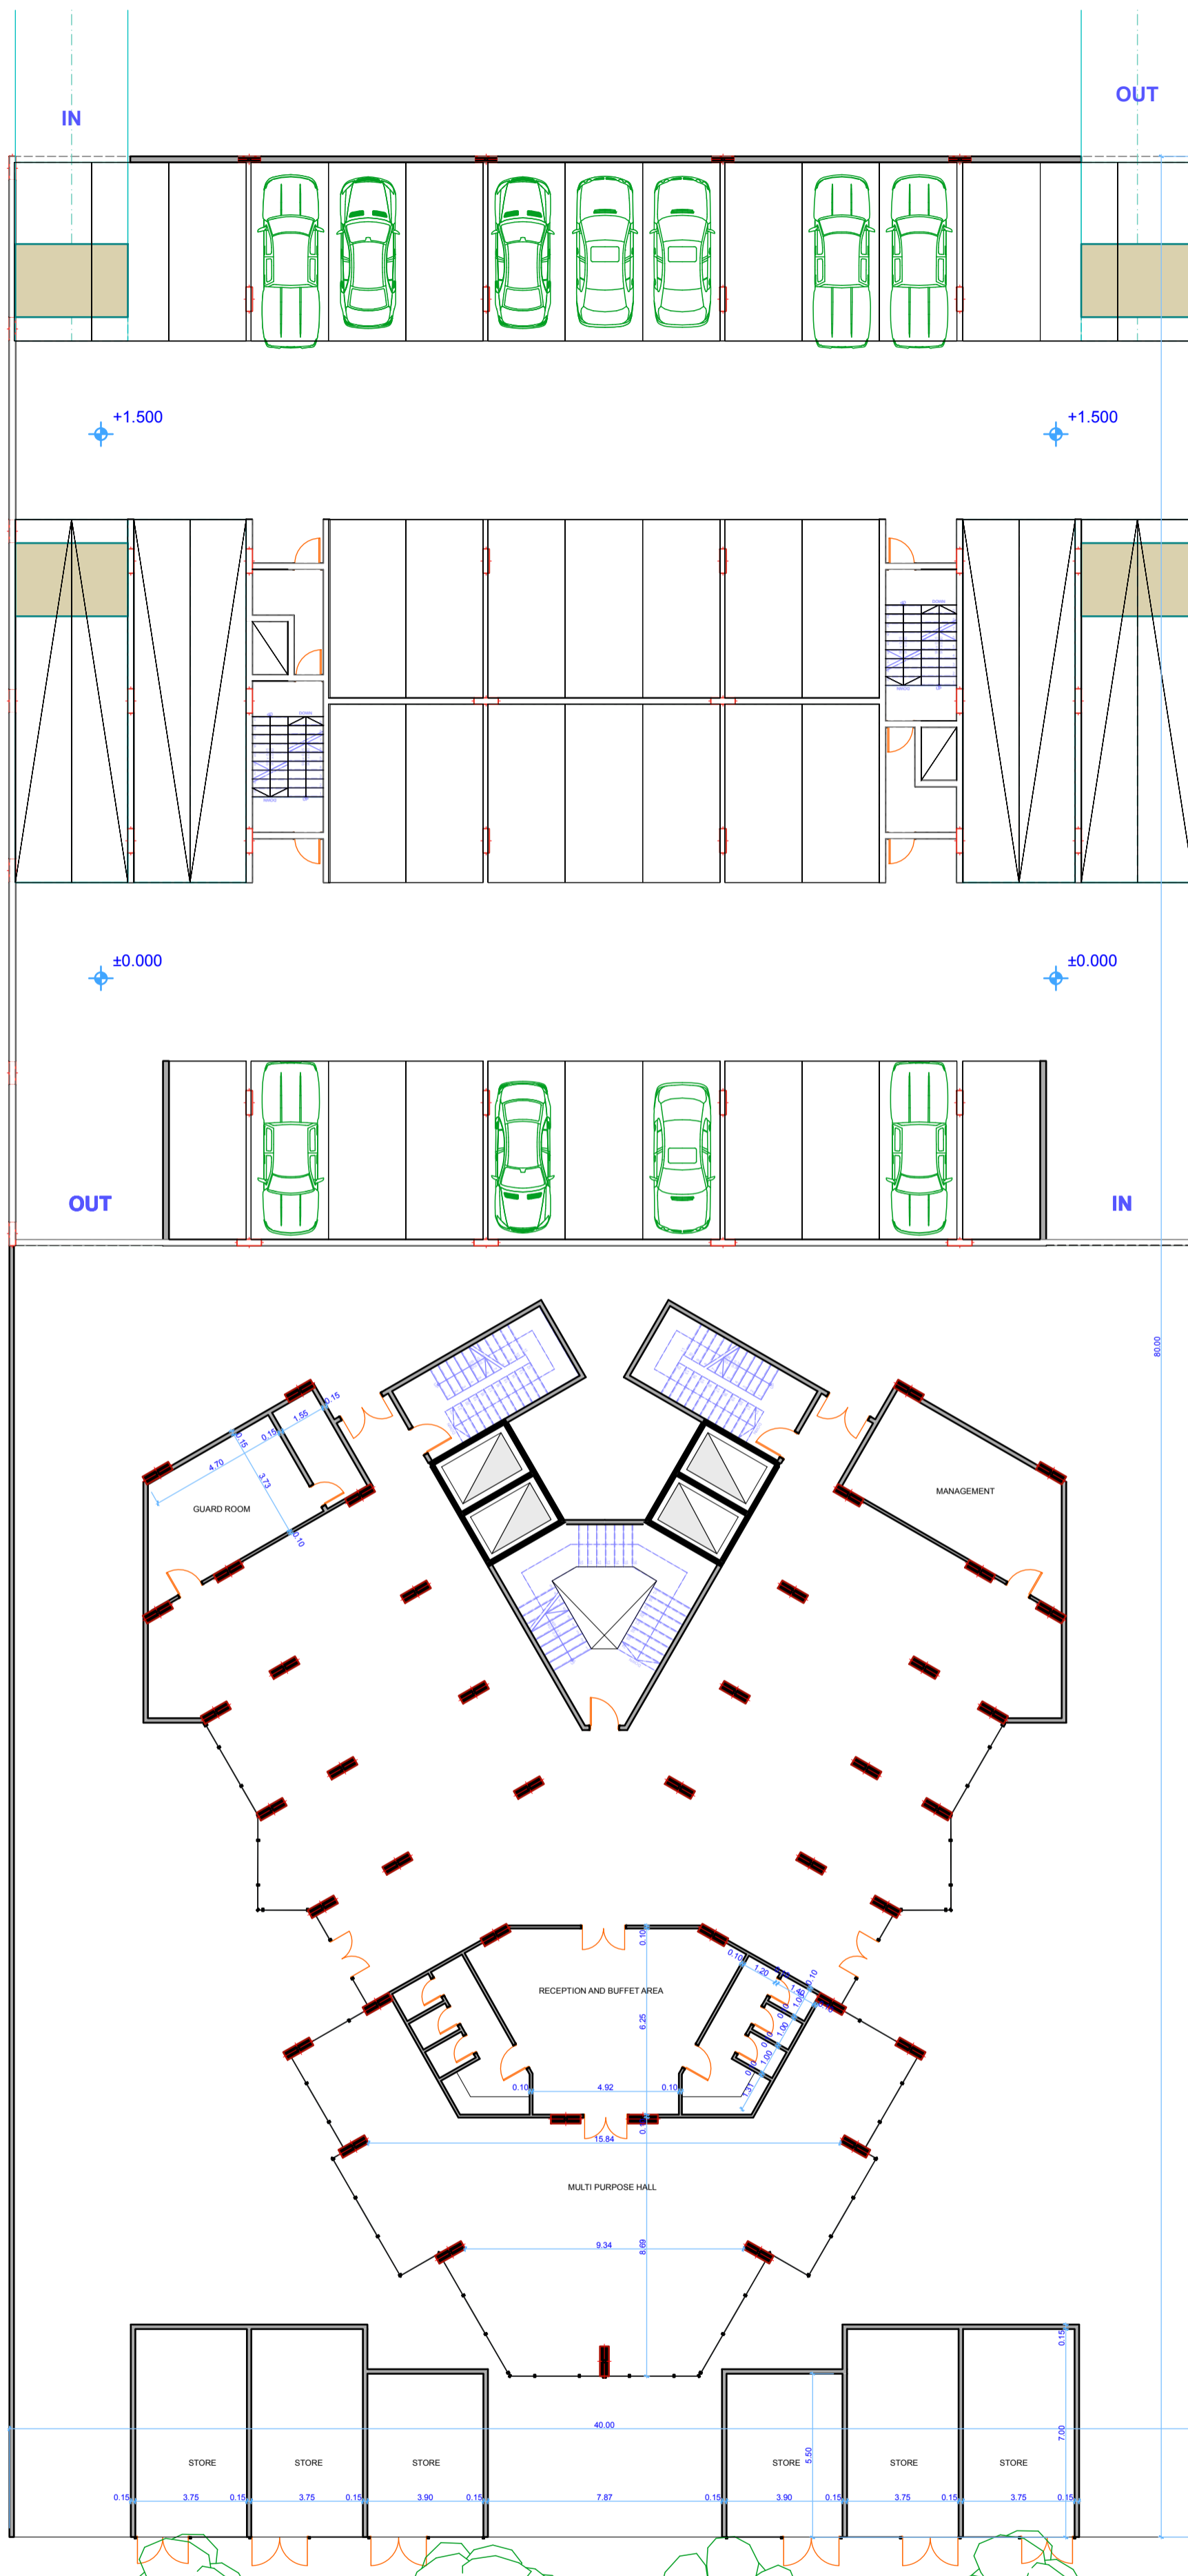

**MASAKEN RESIDENTIAL TOWER  
AL MAHBOULA**

COMMERCIAL TYPICAL FLOOR PLAN

Mohamed Ali Yousef Abueljebain  
Engineering consultants

**MASAKEN RESIDENTIAL TOWER  
AL MAHBOULA**  
GARDEN FLOOR PLAN

Mohamed Ali Yousef Abueljebain  
Engineering consultants

**MASAKEN RESIDENTIAL TOWER  
AL MAHOULA**

1 BEDROOM APARTMENTS TYPICAL FLOOR  
PLAN

Mohamed Ali Yousef Abueljebain  
Engineering consultants

**MASAKEN RESIDENTIAL TOWER  
AL MAHOULA**

2/3 BEDROOMS APARTMENTS TYPICAL  
FLOOR PLAN