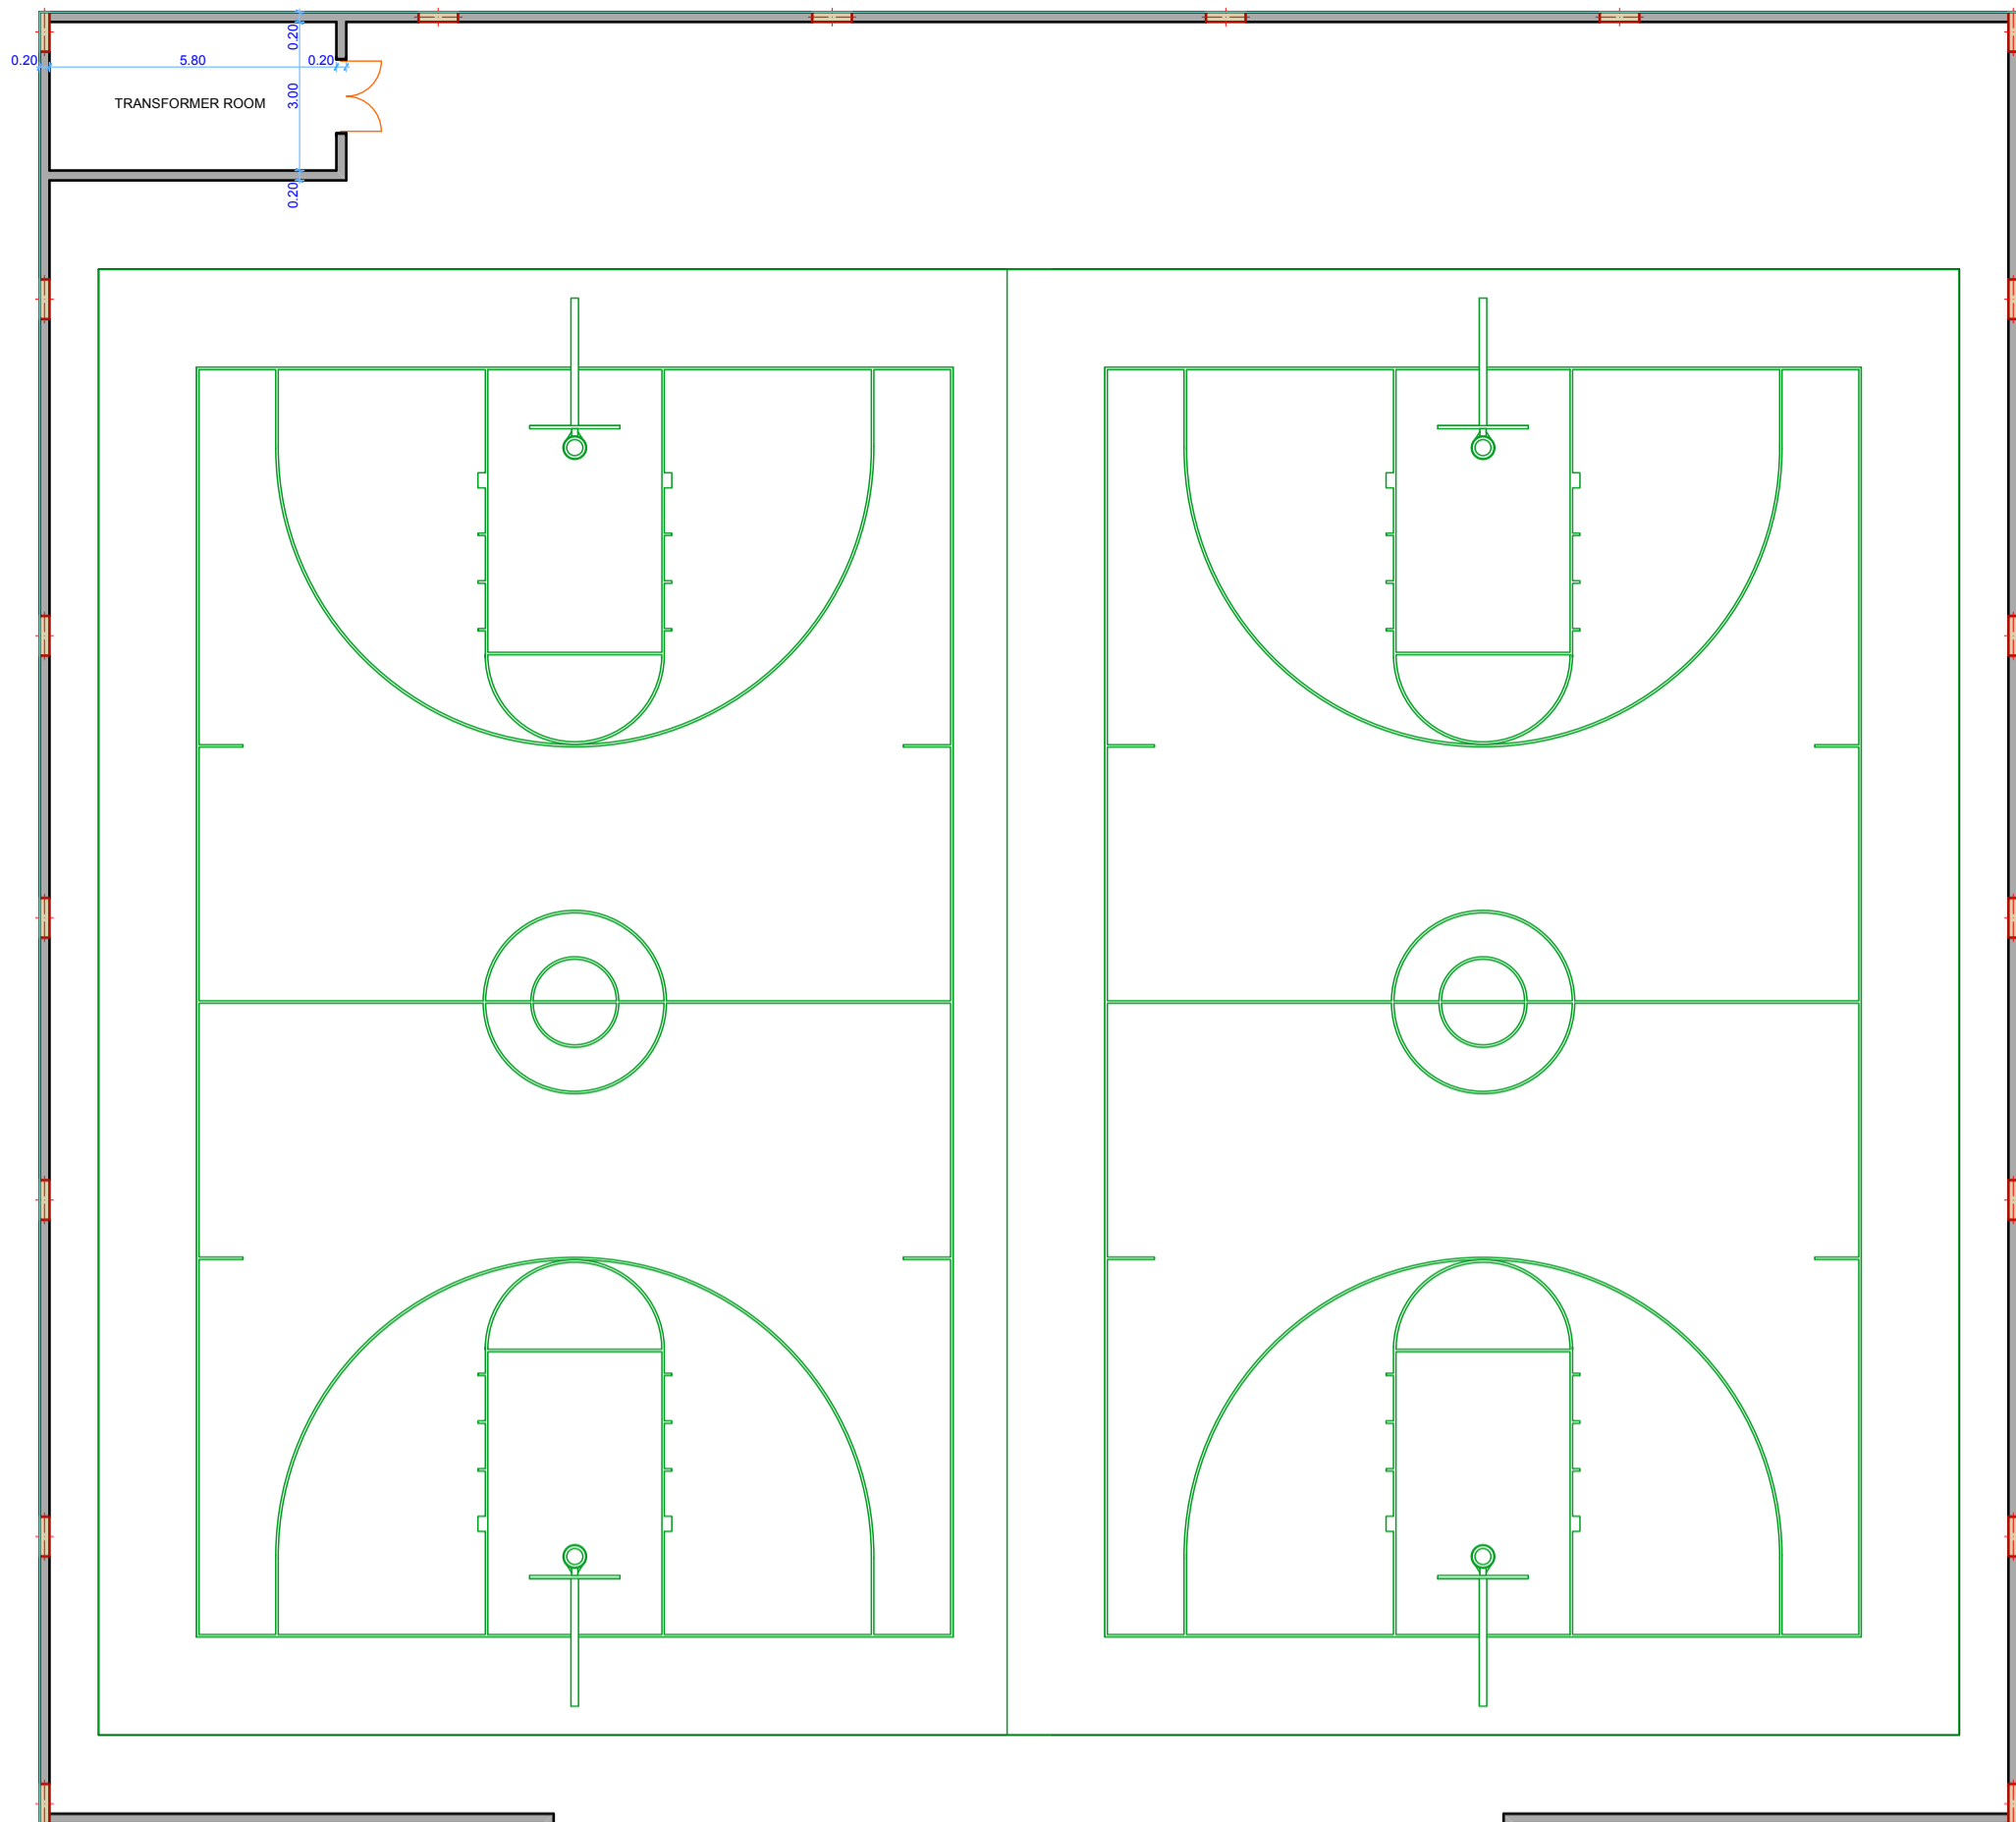

**MASAKEN RESIDENTIAL TOWER  
AL MAHBOULA**

COMMERCIAL TYPICAL FLOOR PLAN

Mohamed Ali Yousef Abueljebain  
Engineering consultants

**MASAKEN RESIDENTIAL TOWER  
AL MAHBOULA**  
GARDEN FLOOR PLAN

Mohamed Ali Yousef Abueljebain  
Engineering consultants

**MASAKEN RESIDENTIAL TOWER  
AL MAHOULA**

1 BEDROOM APARTMENTS TYPICAL FLOOR  
PLAN

Mohamed Ali Yousef Abueljebain  
Engineering consultants

**MASAKEN RESIDENTIAL TOWER  
AL MAHOULA**

2/3 BEDROOMS APARTMENTS TYPICAL  
FLOOR PLAN